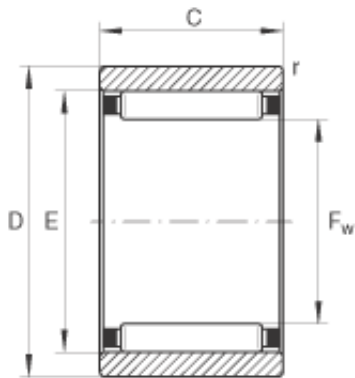

RNAO45X55X17 INA Needle Roller Bearings

Bearing No. RNAO45X55X17

Size	45x55x17 mm
Bore Diameter	45 mm
Outer Diameter	55 mm
Width	17 mm
F_w	45 mm
D	55 mm
C	17 mm
D_a	50,5 mm
D_b	45,6 mm
d_b	49,2 mm
E	50 mm
$r_{a \max}$	0,3 mm
r_{\min}	0,3 mm
m	83 g / Weight
C_r	25500 N / Dynamic load rating (radial)
C_{0r}	46000 N / Static load rating (radial)
C_{ur}	7100 N / Fatigue limit load, radial
n_G	10300 1/min / Limiting speed
n_B	5800 1/min / Reference speed
Category	Bearings
Inventory	0.0
Manufacturer Name	SCHAEFFLER GROUP

RNAO45X55X17 Bearing 2D drawings and 3D CAD models

Minimum Buy Quantity	N/A
Weight / Kilogram	0.099
Product Group	B04144